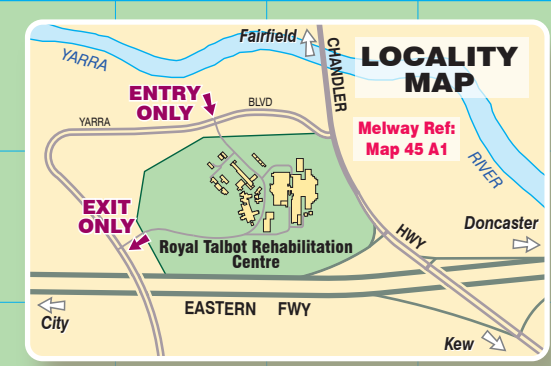

**ENTRY ONLY**  
from YARRA BLVD

Ticket machine  
Intercom  
Boom gate

# Royal Talbot Rehabilitation Centre

**MAIN RECEPTION**

**EXIT ONLY**  
to YARRA BLVD.

Ticket Machine

- Shuttle bus pick-up point
- Patient drop-off point
- Public toilets
- Designated smoking area
- Bus Stop
- Walkways
- Information desk
- Public telephone
- Public parking
- Ambulance bay